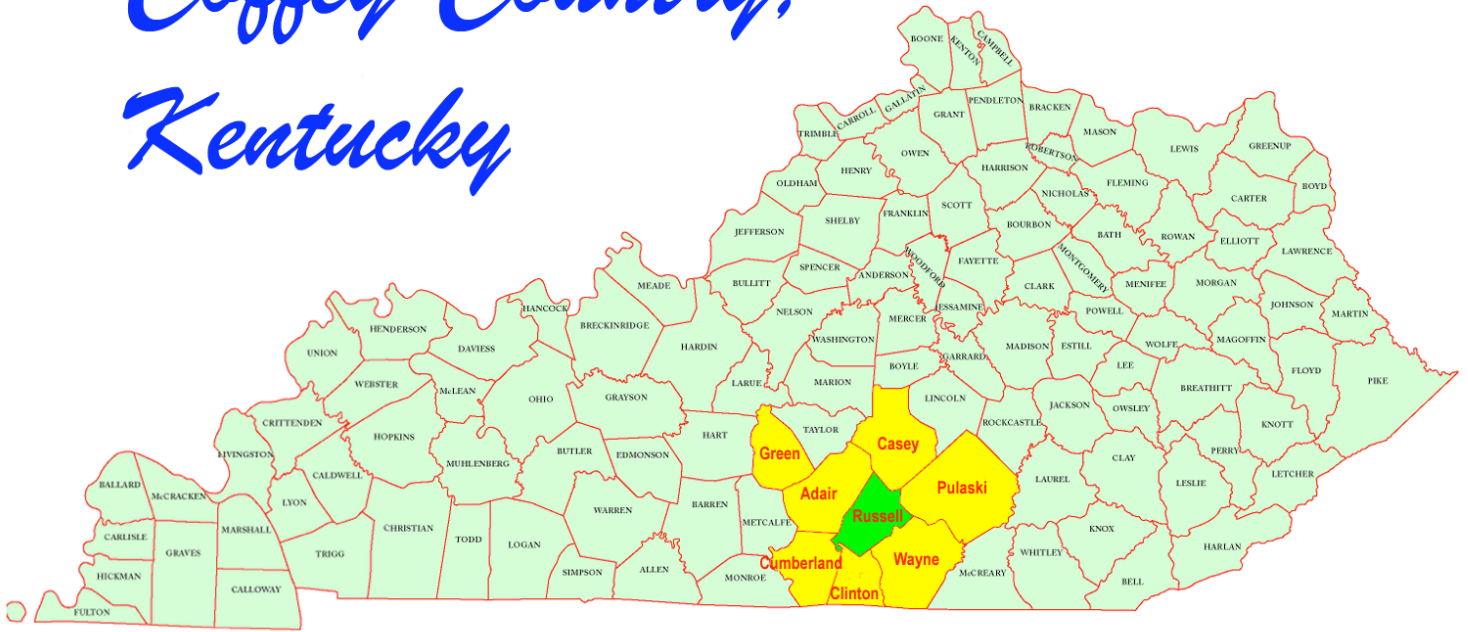

Coffey Country, Kentucky

An examination of the Coffey Families
living in and around
Russell County, Kentucky, in the 1800's
 by Kevin Coffey and Fred Coffey

For Your Own Copy, or for Updates: Visit
www.coffey.ws/FamilyTree/RussellCo

1810 Map

1820 Map
 (KY/TN Border Fixed)

1830 Map
 (Russell Added)

1840+ Map
 (Clinton Added)