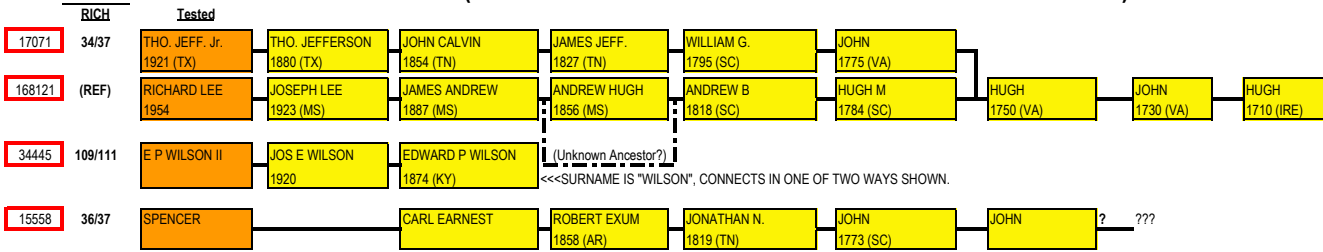

Coffey / Coffee Y-DNA Surname Project

Best Match Person Solid lines = postulated family tree "F" = most questionable connections **FF Test Done** numbers = birth year and state.

"HUGH" GROUP (PERSONS POSSIBLY DESCENDED FROM HUGH COFFEY)