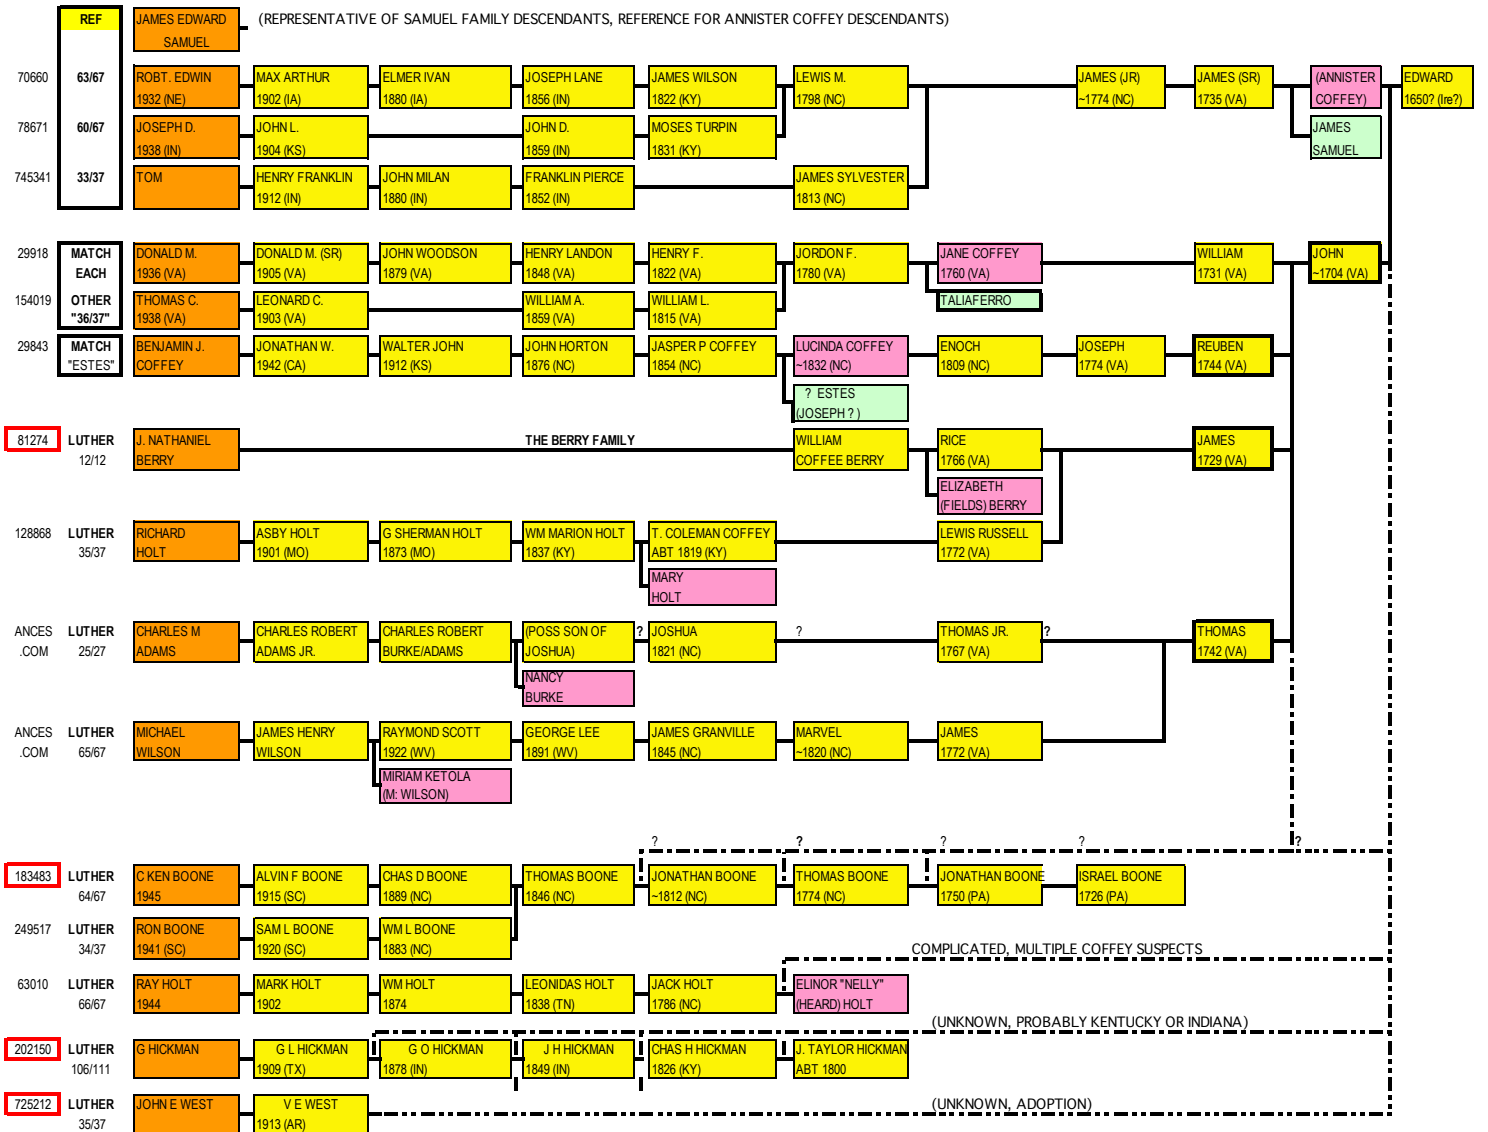

"EDWARD" GROUP: DESCENDED FROM EDWARD COFFEY (THRU SON EDWARD JR.)

"PETER" GROUP (PERSONS DESCENDED FROM PETER COFFEY)

EDWARD AND PETER'S DISTANT COUSIN FROM BALLYHALE, KILKENNY, IRELAND

MEMO: THERE ARE MANY "KEOGH" FAMILIES THAT MATCH EDWARD DESCENDANTS. BUT THEIR GENEALOGY IS NOT KNOWN. SEE DATA SHEETS.

Coffey / Coffee Y-DNA Surname Project

Best Match

Person

Solid lines = postulated family tree

"?" = most questionable connections

FF Test Done

numbers = birth year and state.

Tested

"EDWARD CONNECTIONS" GROUP

Coffey / Coffee Y-DNA Surname Project

Best Match Person Solid lines = postulated family tree "*" = most questionable connections **FF Test Done** numbers = birth year and state.