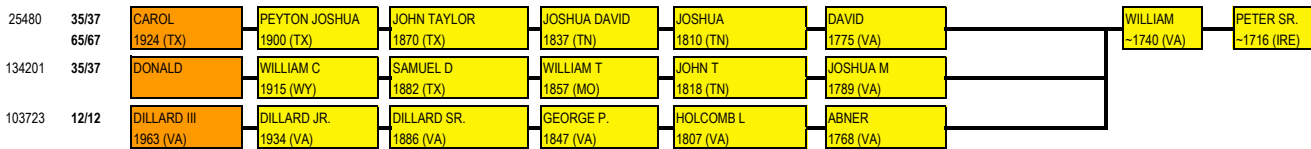

(LUTHER) "PETER" GROUP (PERSONS DESCENDED FROM PETER COFFEY)

(LUTHER) EDWARD AND PETER'S DISTANT COUSIN FROM BALLYHALE, KILKENNY, IRELAND

MEMO: THERE ARE MANY "KEOGH" FAMILIES THAT MATCH EDWARD DESCENDANTS. BUT THEIR GENEALOGY IS NOT KNOWN. SEE DATA SHEETS.