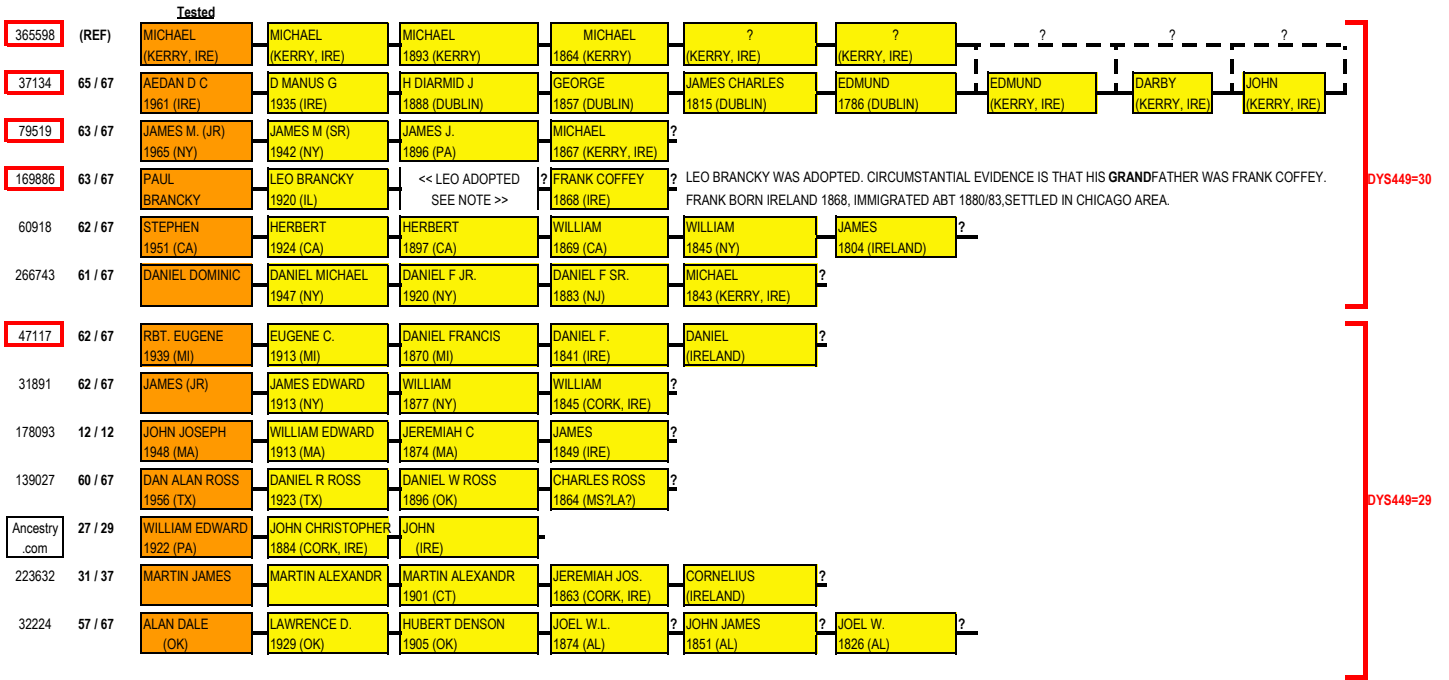

Coffey / Coffee Y-DNA Surname Project

Best Match Person Solid lines = postulated family tree "F" = most questionable connections **FF Test Done** numbers = birth year and state.

"MUNSTER" GROUP: