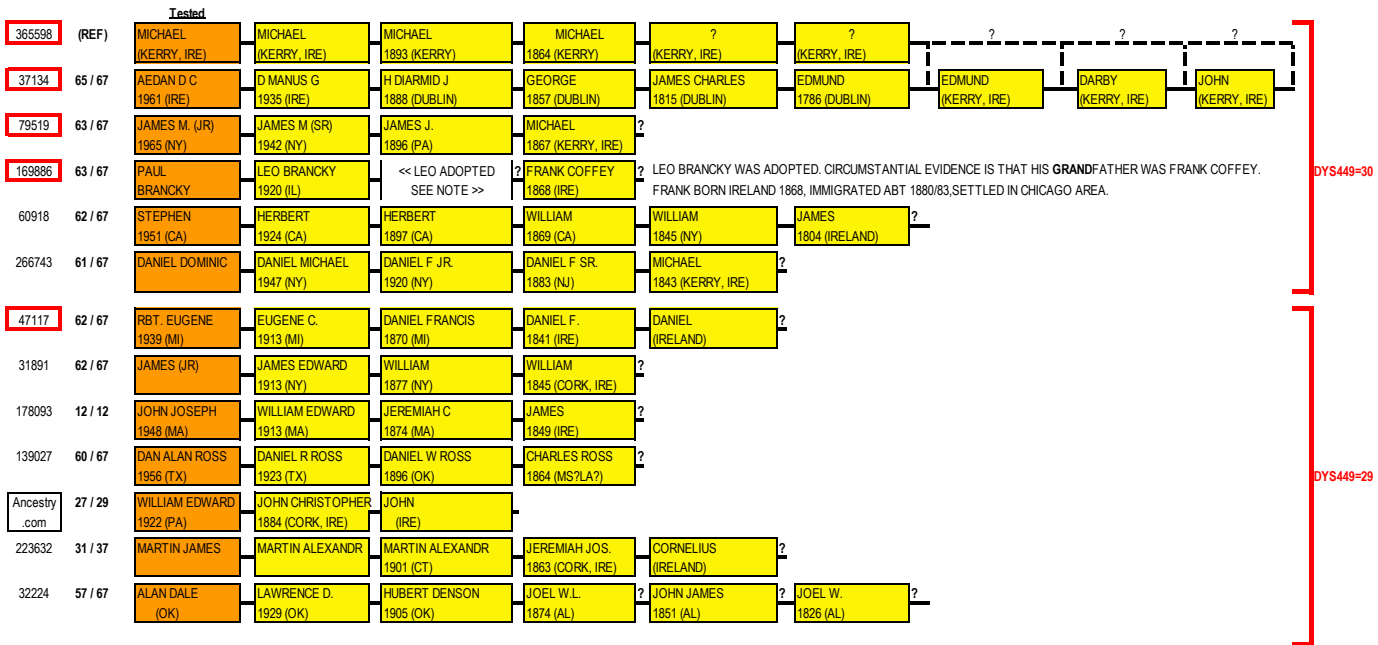

Best Match

Person

Solid lines = postulated family tree

"?" = most questionable connections

FF Test Done

numbers = birth year and state.

"MUNSTER" GROUP:

Best Match