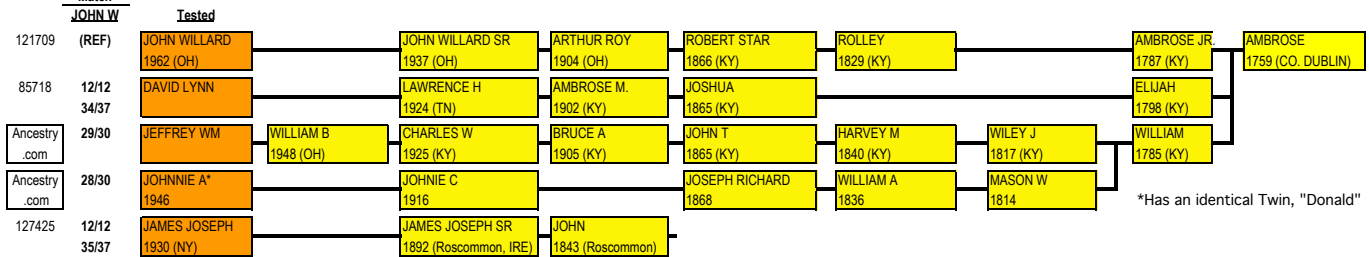

"COUNTIES MEATH / WESTMEATH / ROSCOMMON" GROUP A