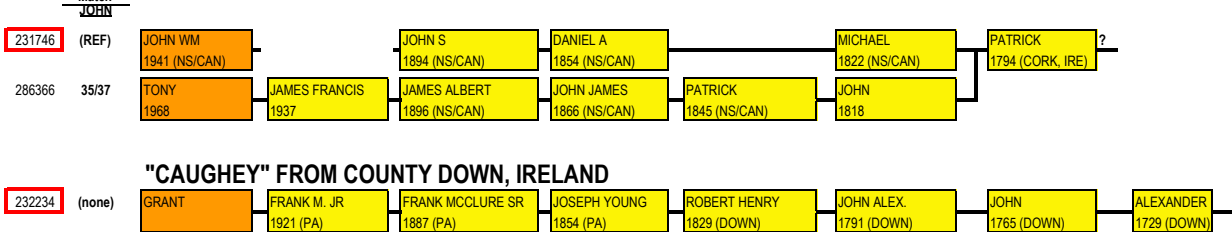

"NOVA SCOTIAN" GROUP