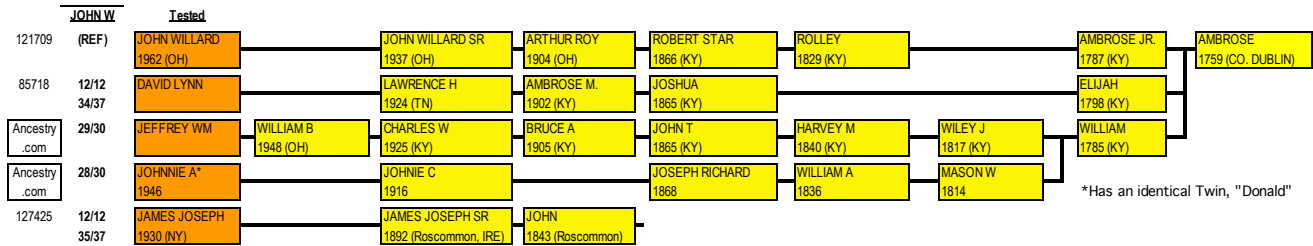

"COUNTIES MEATH / WESTMEATH / ROSCOMMON" GROUP A

Best Match

Person