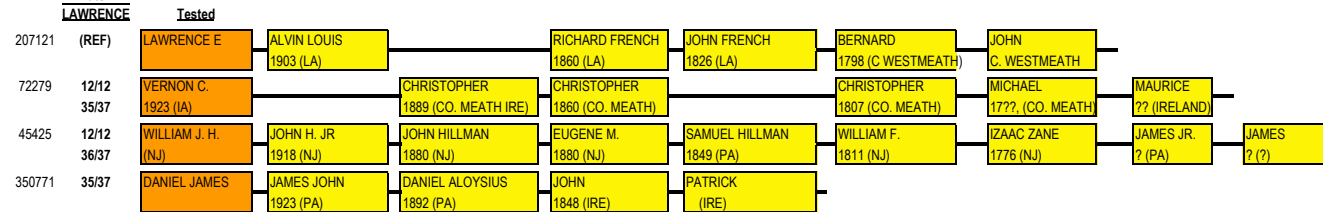

"COUNTIES MEATH / WESTMEATH / ROSCOMMON" GROUP B

"COUNTIES MEATH / WESTMEATH / ROSCOMMON" GROUP C