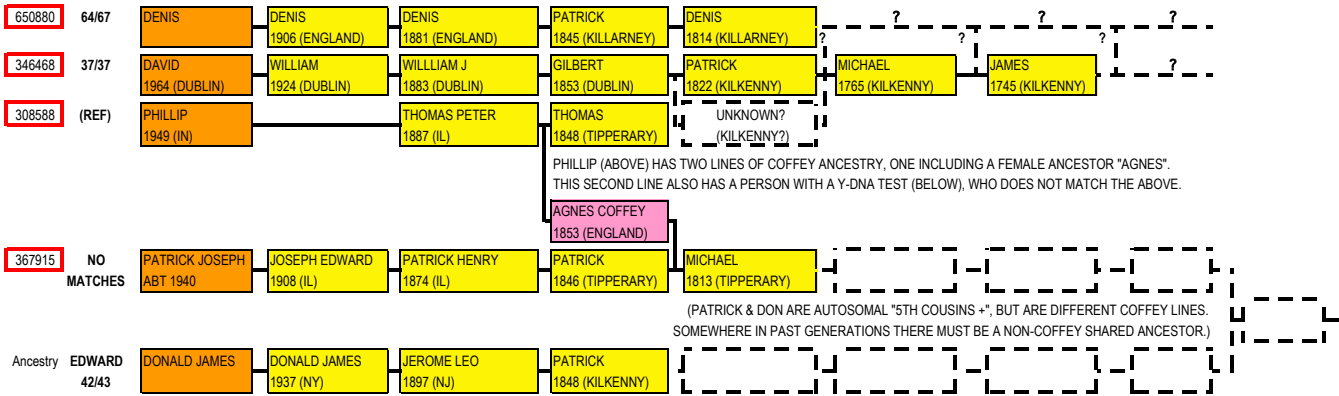

"TIPPERARY/KILKENNY" GROUP(S)