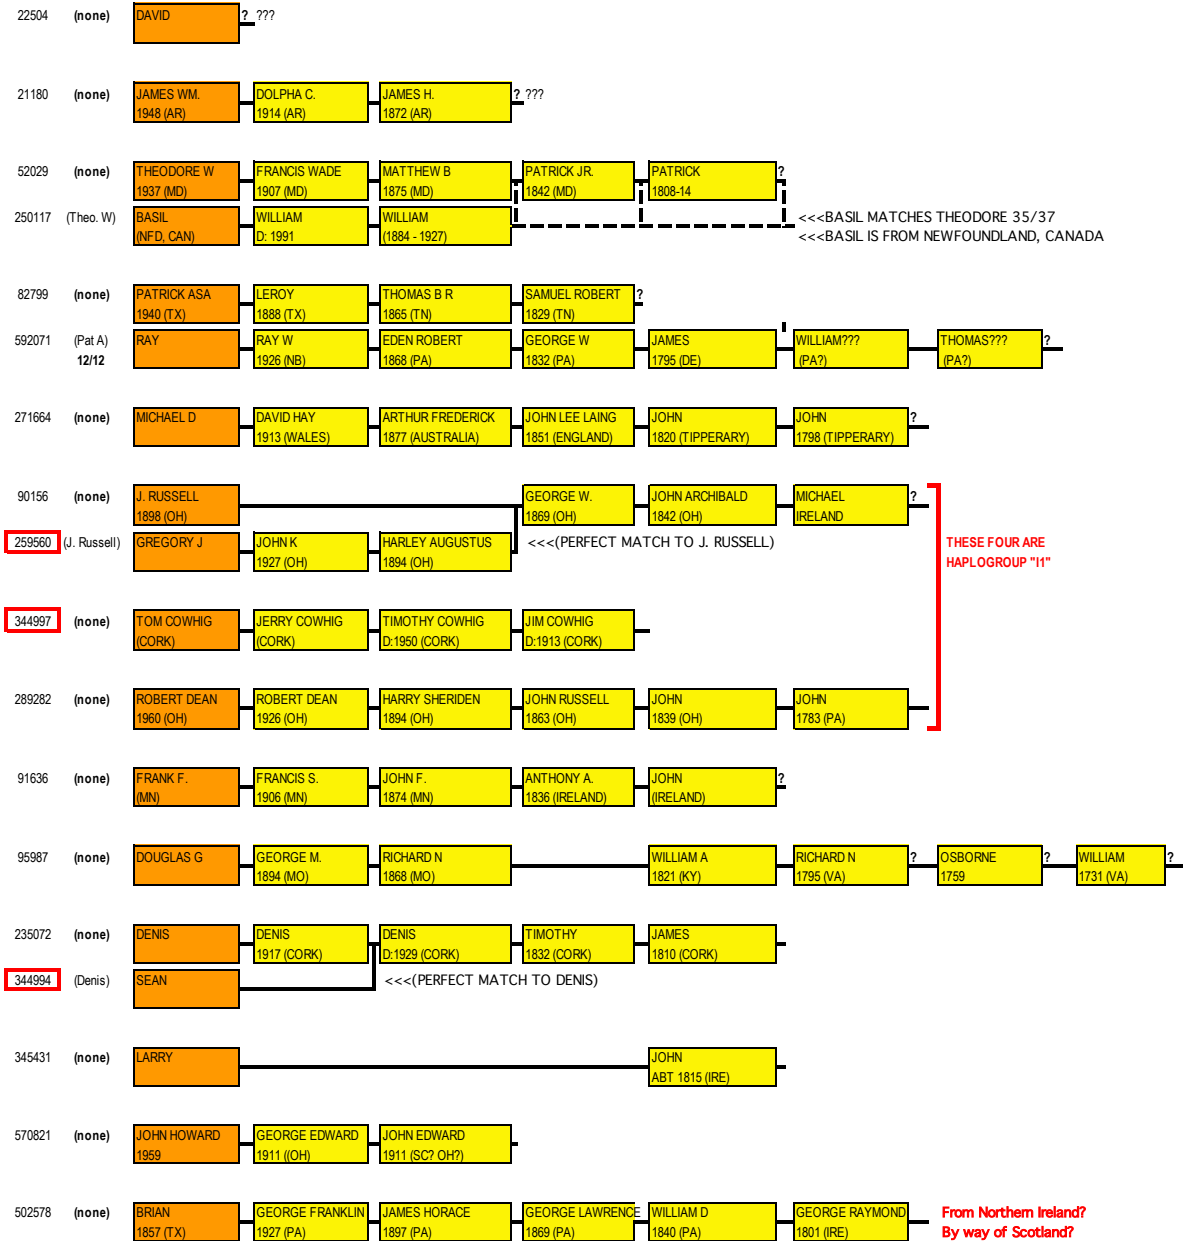

Coffey / Coffee Y-DNA Surname Project

Best Match

Person

Solid lines = postulated family tree

?? = most questionable connections

FF Test Done

numbers = birth year and state.

Best Match

Person

"UNKNOWN" COFFEY GROUP(S)