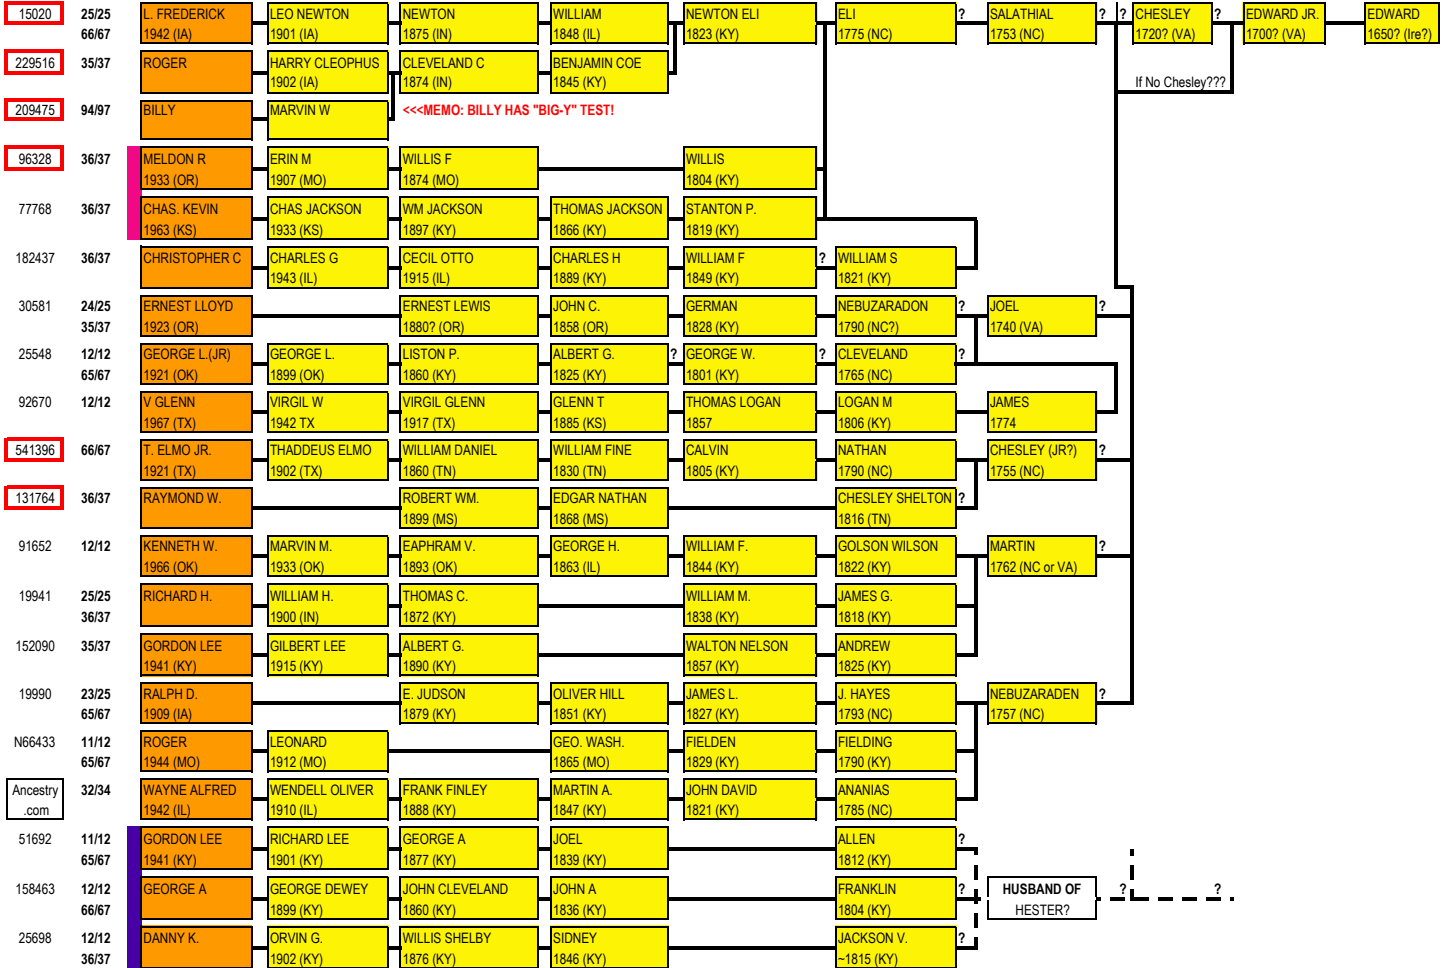

Coffey / Coffee Y-DNA Surname Project

Best Match Person Solid lines = postulated family tree "F" = most questionable connections **FF Test Done** numbers = birth year and state.

LUTHER Tested "EDWARD" GROUP: DESCENDED FROM EDWARD COFFEY (THRU SON EDWARD JR.)