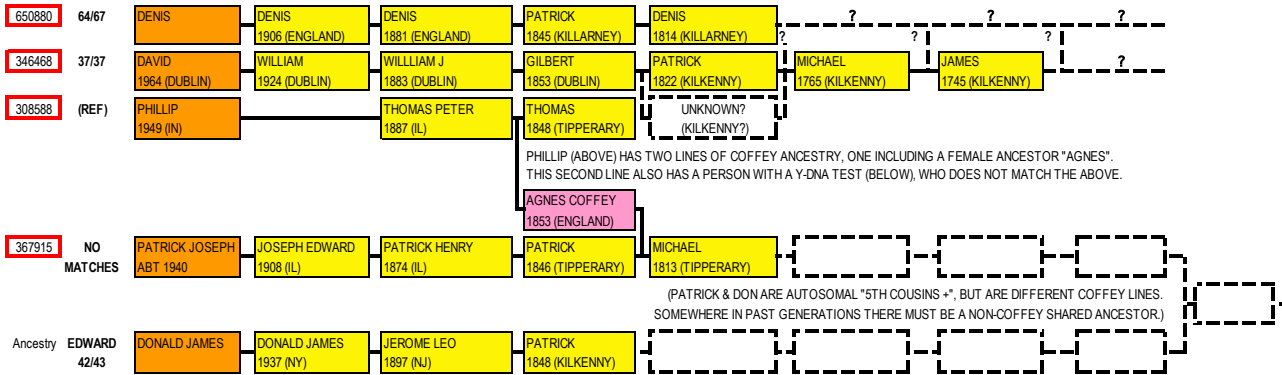

"TIPPERARY/KILKENNY" GROUP(S)