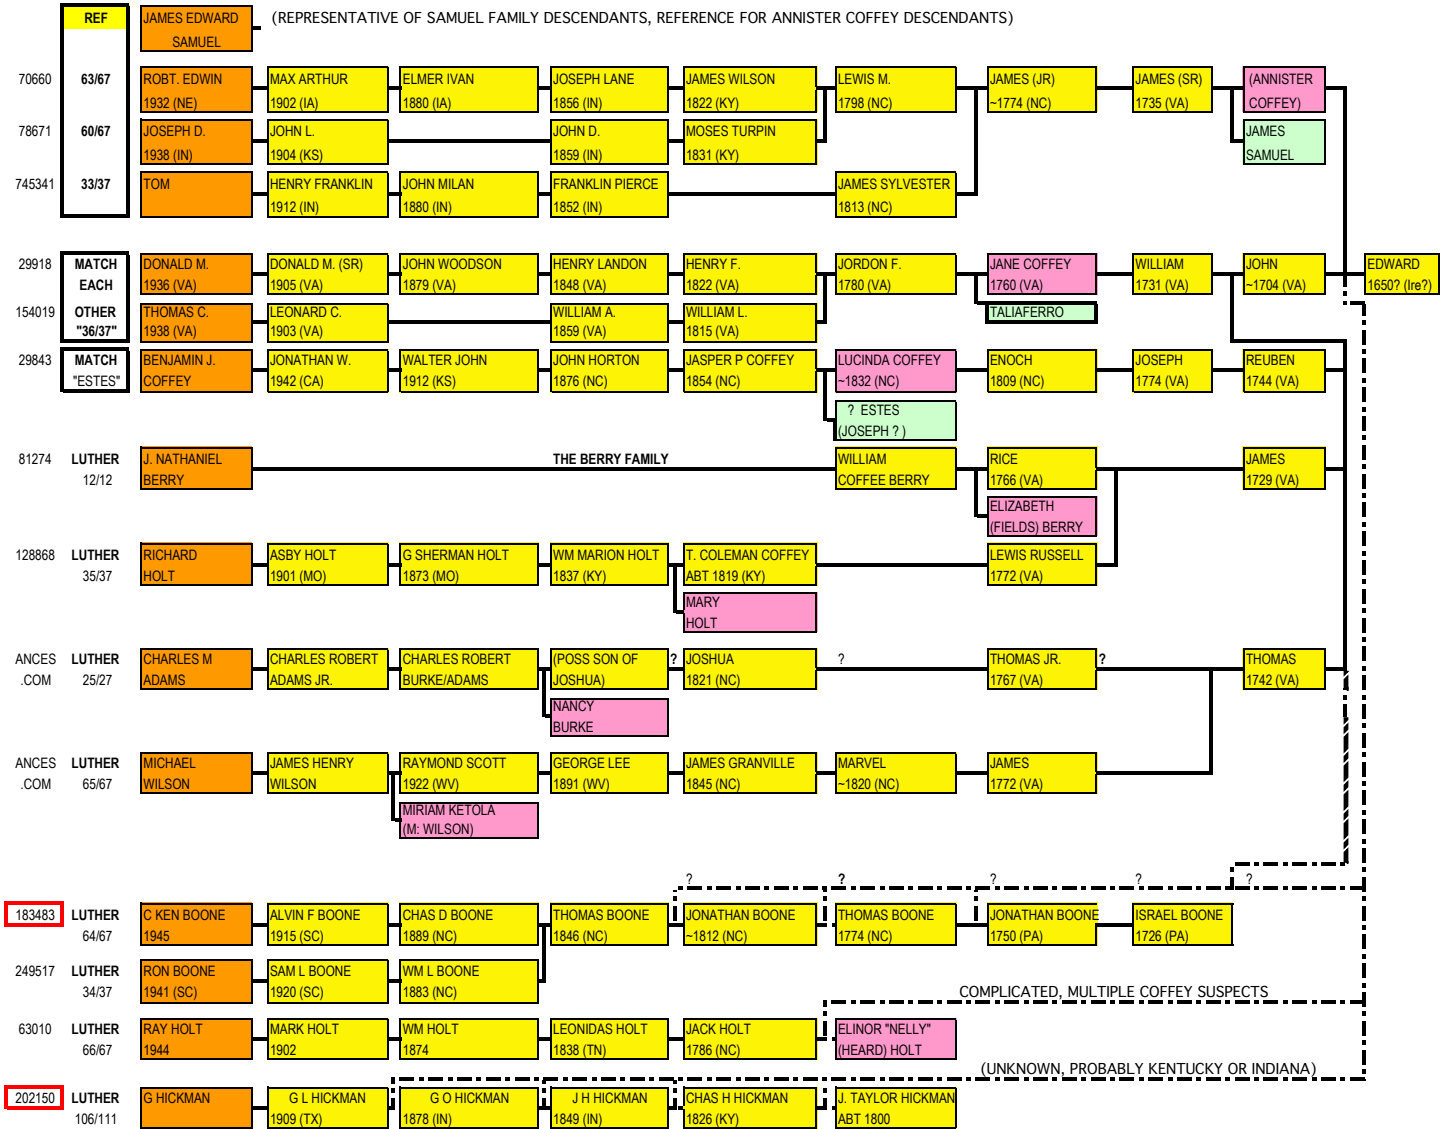

## (LUTHER) EDWARD AND PETER'S DISTANT COUSIN FROM BALLYHALE, KILKENNY, IRELAND

MEMO: THERE ARE MANY "KEOGH" FAMILIES THAT MATCH EDWARD DESCENDANTS. BUT THEIR GENEALOGY IS NOT KNOWN. SEE DATA SHEETS.

# Coffey / Coffee Y-DNA Surname Project

Best Match Person Solid lines = postulated family tree "?" = most questionable connections **FF Test Done** numbers = birth year and state.

## "EDWARD CONNECTIONS" GROUP