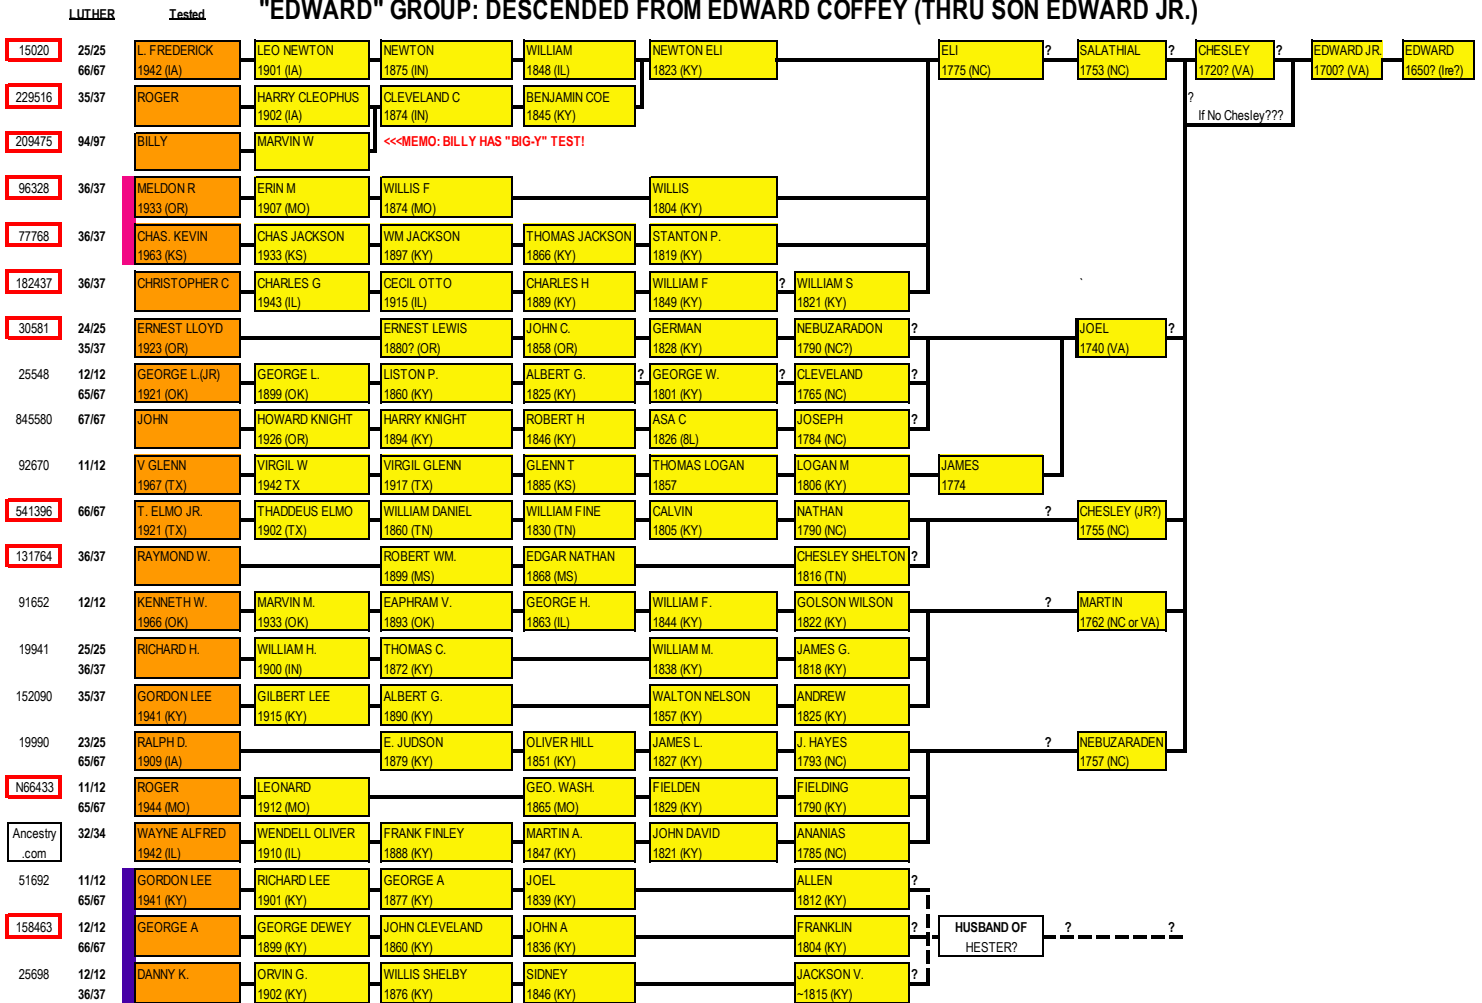

Coffey / Coffee Y-DNA Surname Project

Coffey / Coffee Y-DNA Surname Project

Best Match

Person

Solid lines = postulated family tree

*? = most questionable connections

FF Test Done

numbers = birth year and state.

"EDWARD" GROUP: DESCENDED FROM EDWARD COFFEY (THRU SON EDWARD JR.)

"PETER" GROUP (PERSONS DESCENDED FROM PETER COFFEY)

EDWARD AND PETER'S DISTANT COUSIN FROM BALLYHALE, KILKENNY, IRELAND

MEMO: THERE ARE MANY "KEOGH" FAMILIES THAT MATCH EDWARD DESCENDANTS. BUT THEIR GENEALOGY IS NOT KNOWN. SEE DATA SHEETS.

Coffey / Coffee Y-DNA Surname Project

Best Match

Person

Solid lines = postulated family tree

"?" = most questionable connections

FF Test Done

numbers = birth year and state.

Tested

"EDWARD CONNECTIONS" GROUP

Coffey / Coffee Y-DNA Surname Project

Best Match Person Solid lines = postulated family tree "*" = most questionable connections **FF Test Done** numbers = birth year and state.