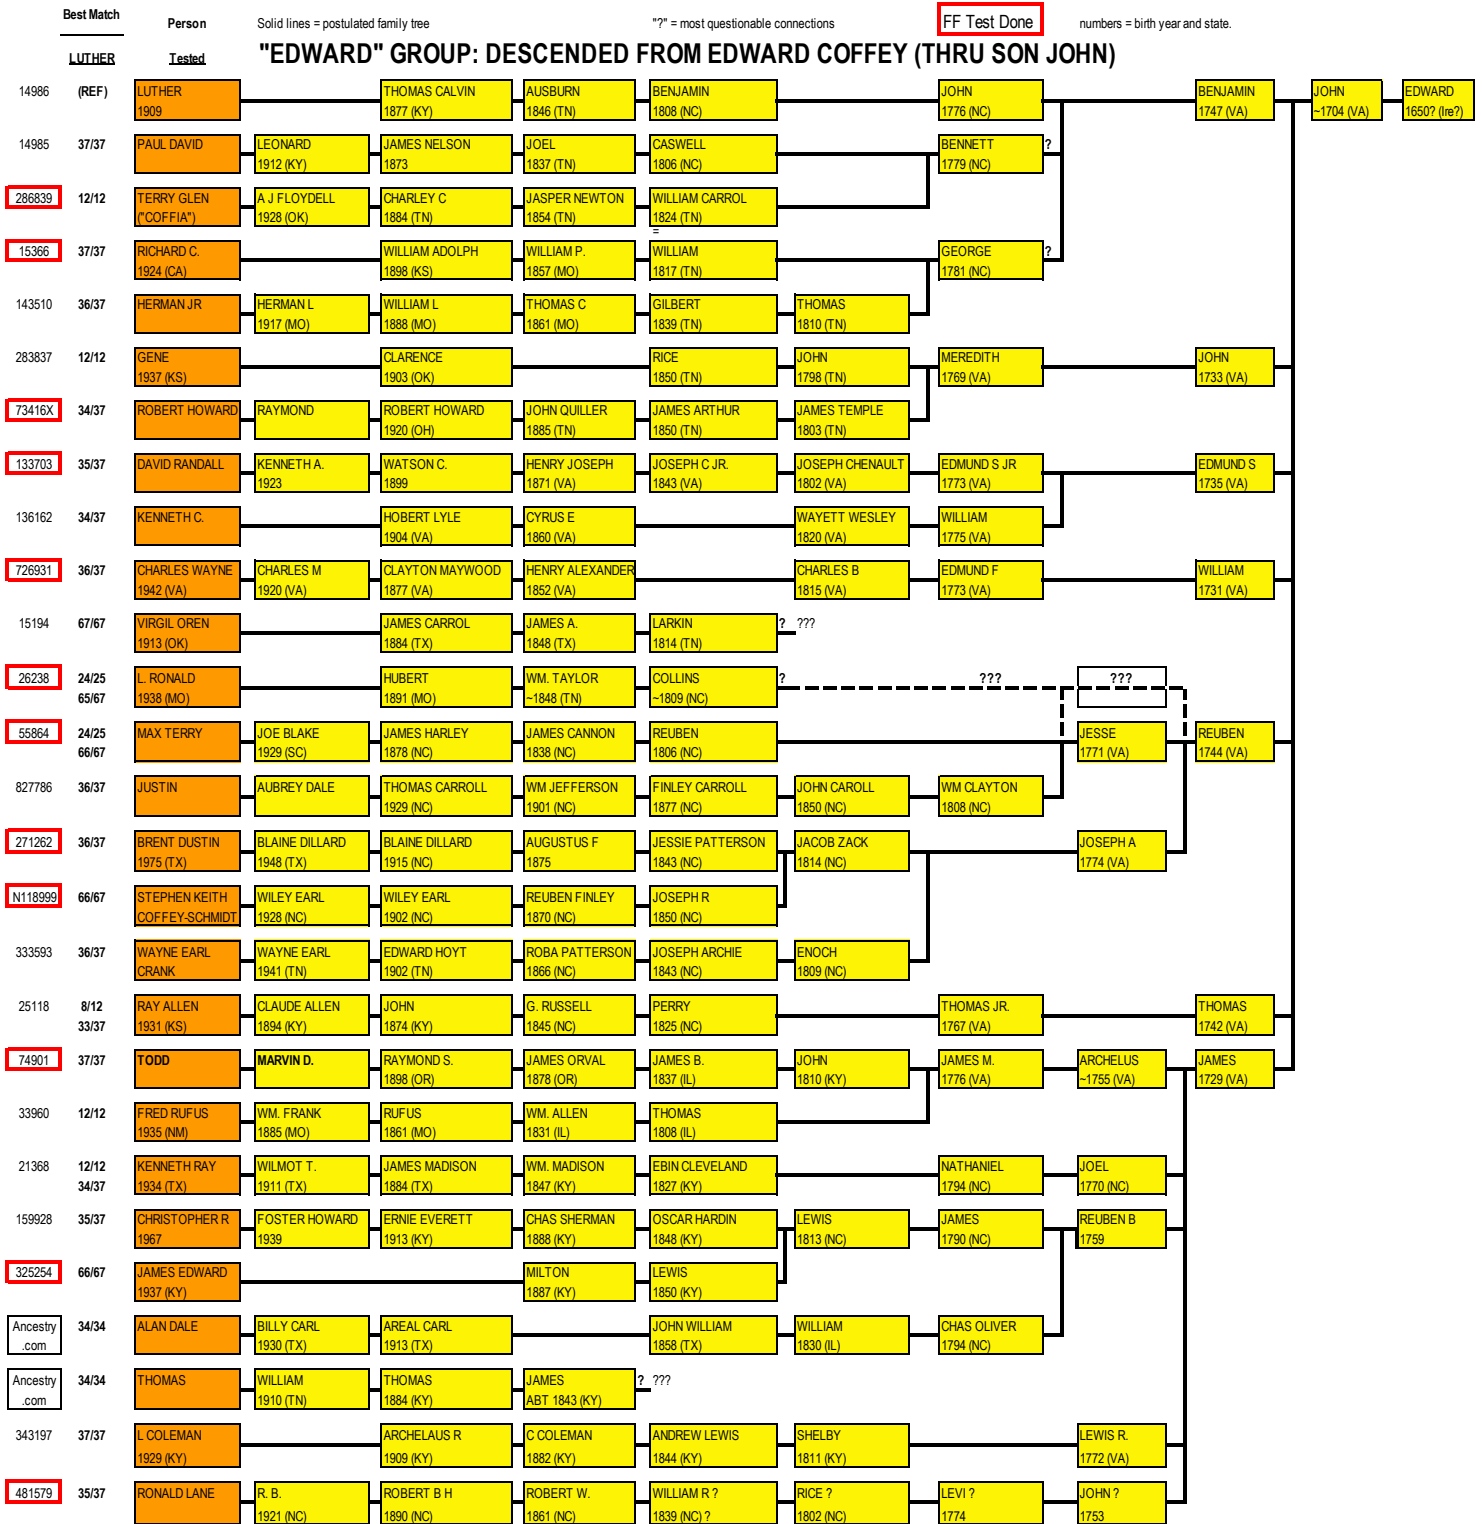

Coffey / Coffee Y-DNA Surname Project

Coffey / Coffee Y-DNA Surname Project

Best Match

Person

Solid lines = postulated family tree

*? = most questionable connections

FF Test Done

numbers = birth year and state.

"EDWARD" GROUP: DESCENDED FROM EDWARD COFFEY (THRU SON EDWARD JR.)

"PETER" GROUP (PERSONS DESCENDED FROM PETER COFFEY)

EDWARD AND PETER'S DISTANT COUSIN FROM BALLYHALE, KILKENNY, IRELAND

MEMO: THERE ARE MANY "KEOGH" FAMILIES THAT MATCH EDWARD DESCENDANTS. BUT THEIR GENEALOGY IS NOT KNOWN. SEE DATA SHEETS.

Coffey / Coffee Y-DNA Surname Project

Best Match

Person

Solid lines = postulated family tree

"?" = most questionable connections

FF Test Done

numbers = birth year and state.

Tested

"EDWARD CONNECTIONS" GROUP

Coffey / Coffee Y-DNA Surname Project

Best Match Person Solid lines = postulated family tree "*" = most questionable connections **FF Test Done** numbers = birth year and state.