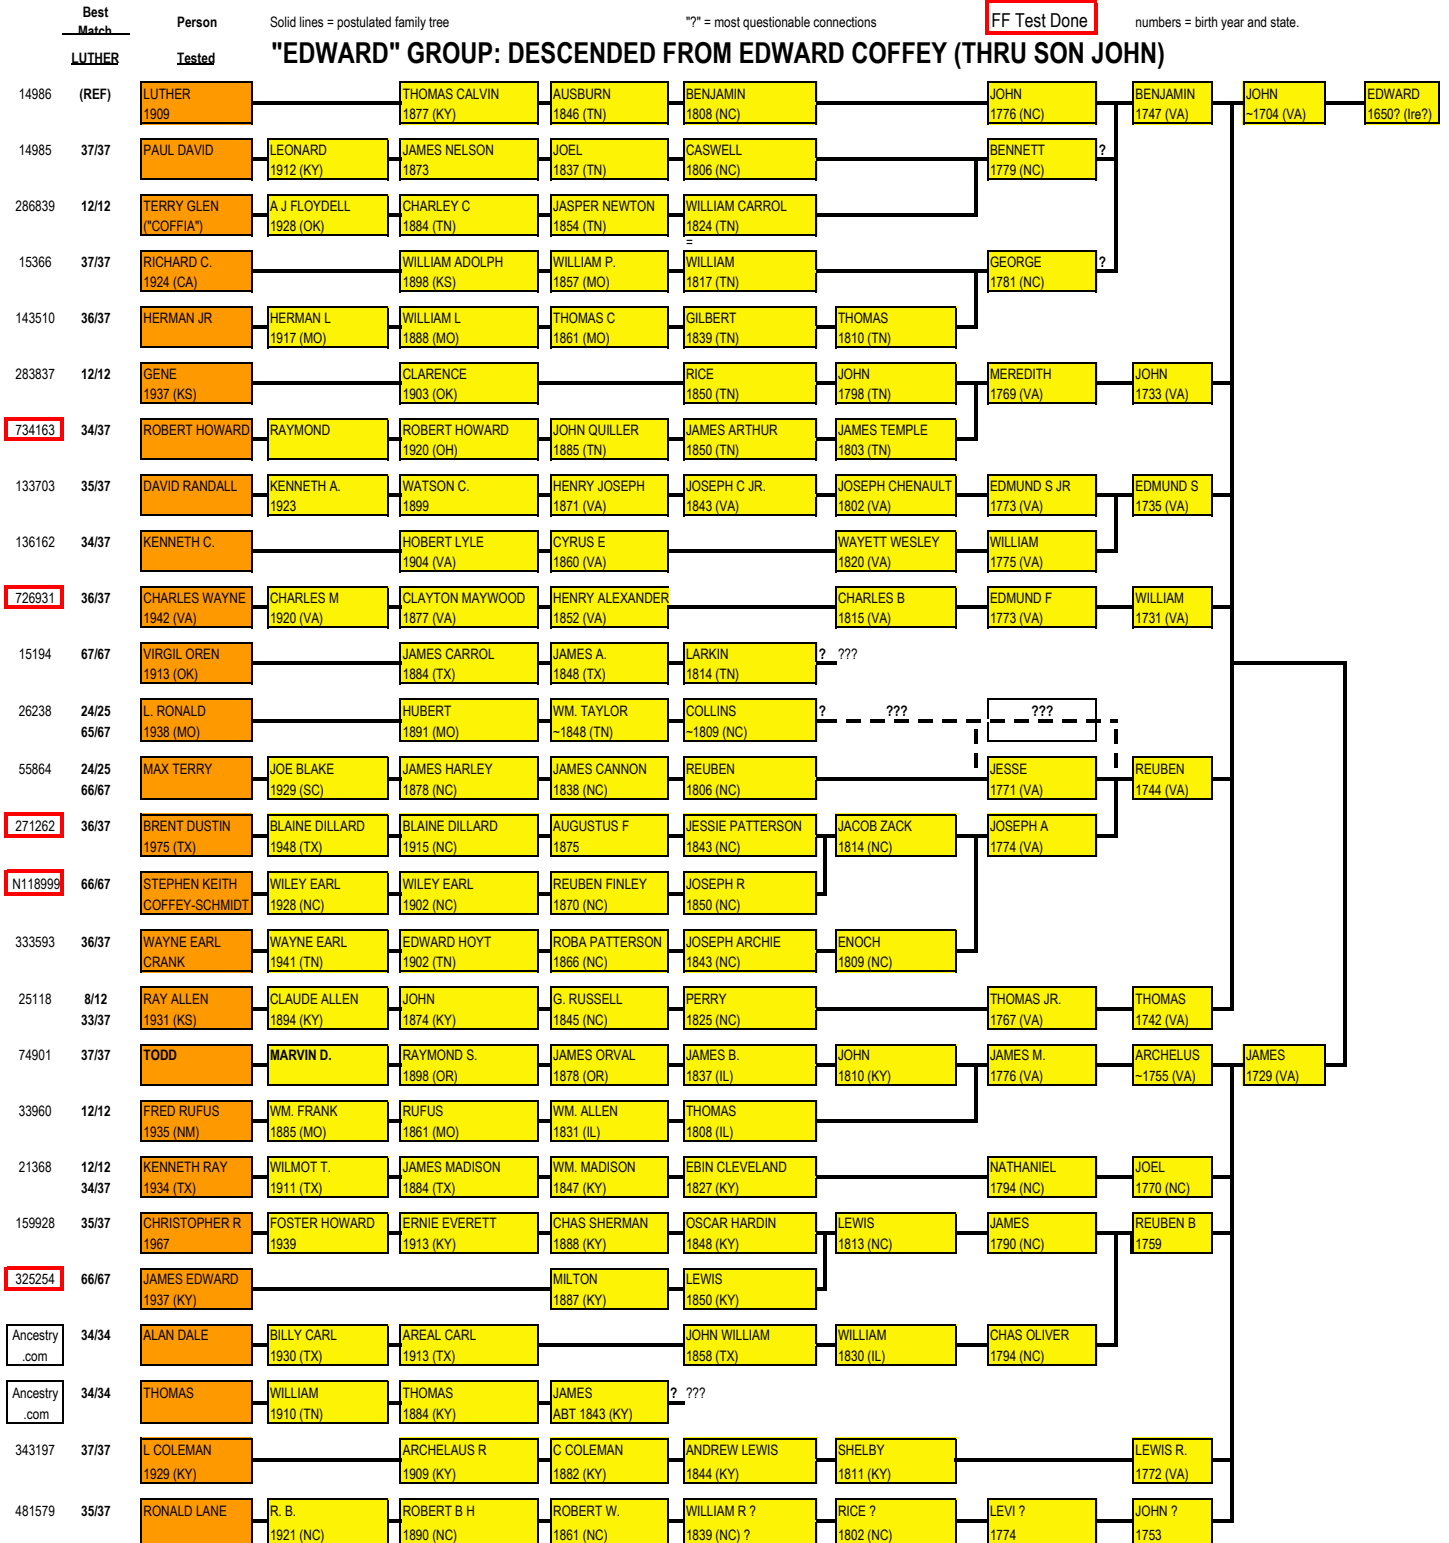

# Coffey / Coffee Y-DNA Surname Project

FF Test Done

numbers = birth year and state.

## "EDWARD" GROUP: DESCENDED FROM EDWARD COFFEY (THRU SON JOHN)

# Coffey / Coffee Y-DNA Surname Project

Best Match Person Solid lines = postulated family tree "F" = most questionable connections **FF Test Done** numbers = birth year and state.