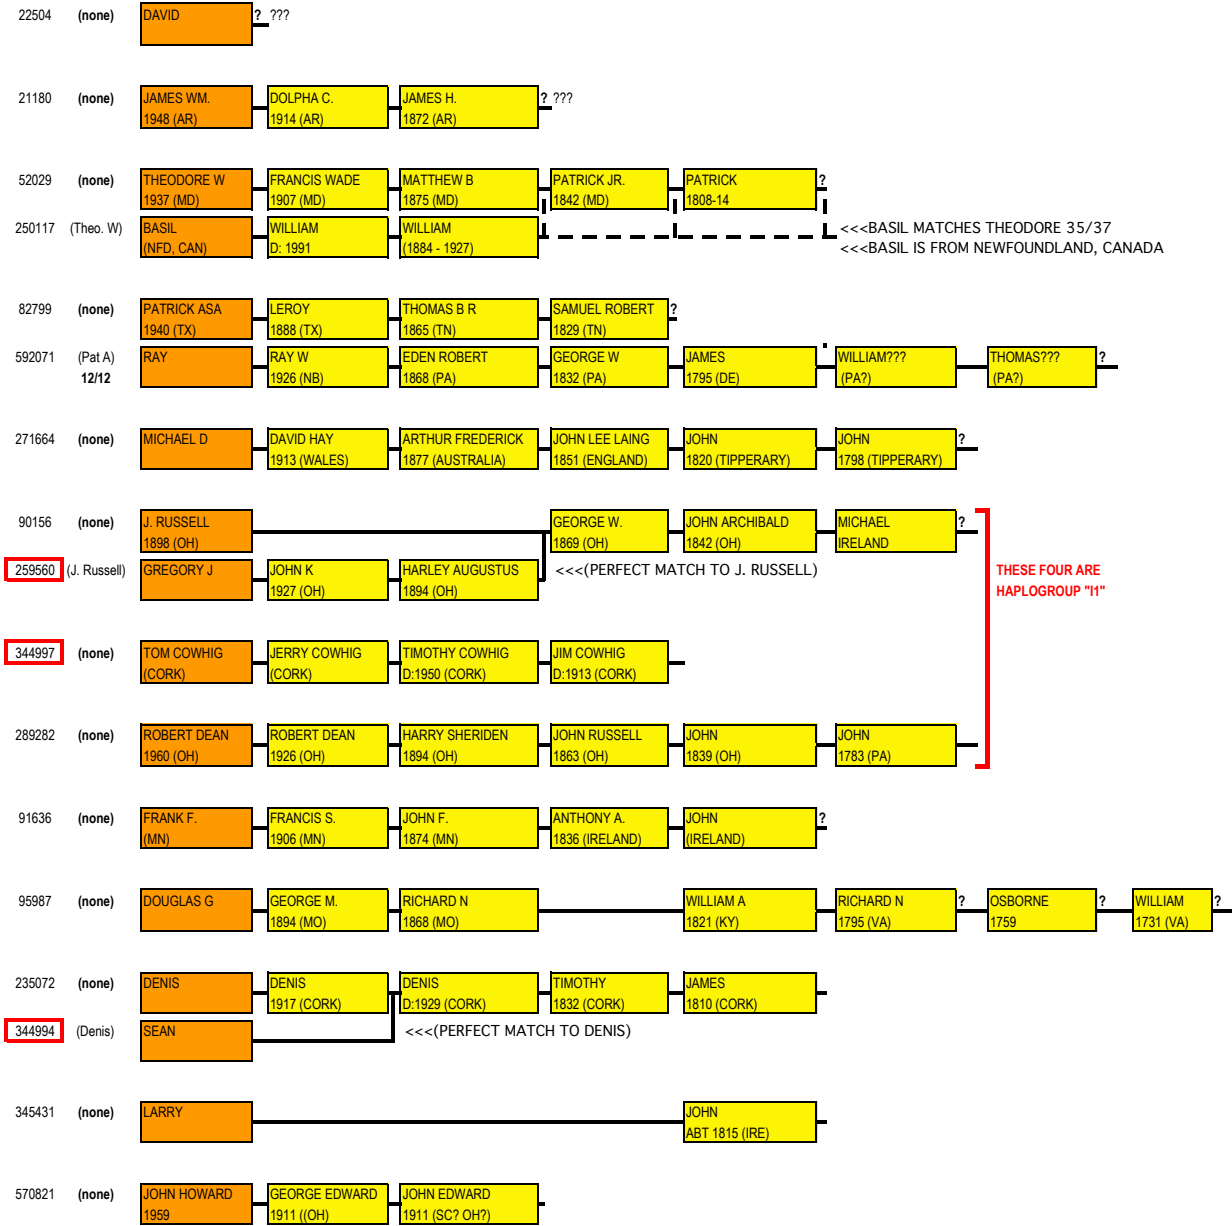

Coffey / Coffee Y-DNA Surname Project

Best Match Person Solid lines = postulated family tree "F" = most questionable connections **FF Test Done** numbers = birth year and state.

"UNKNOWN" COFFEY GROUP(S)