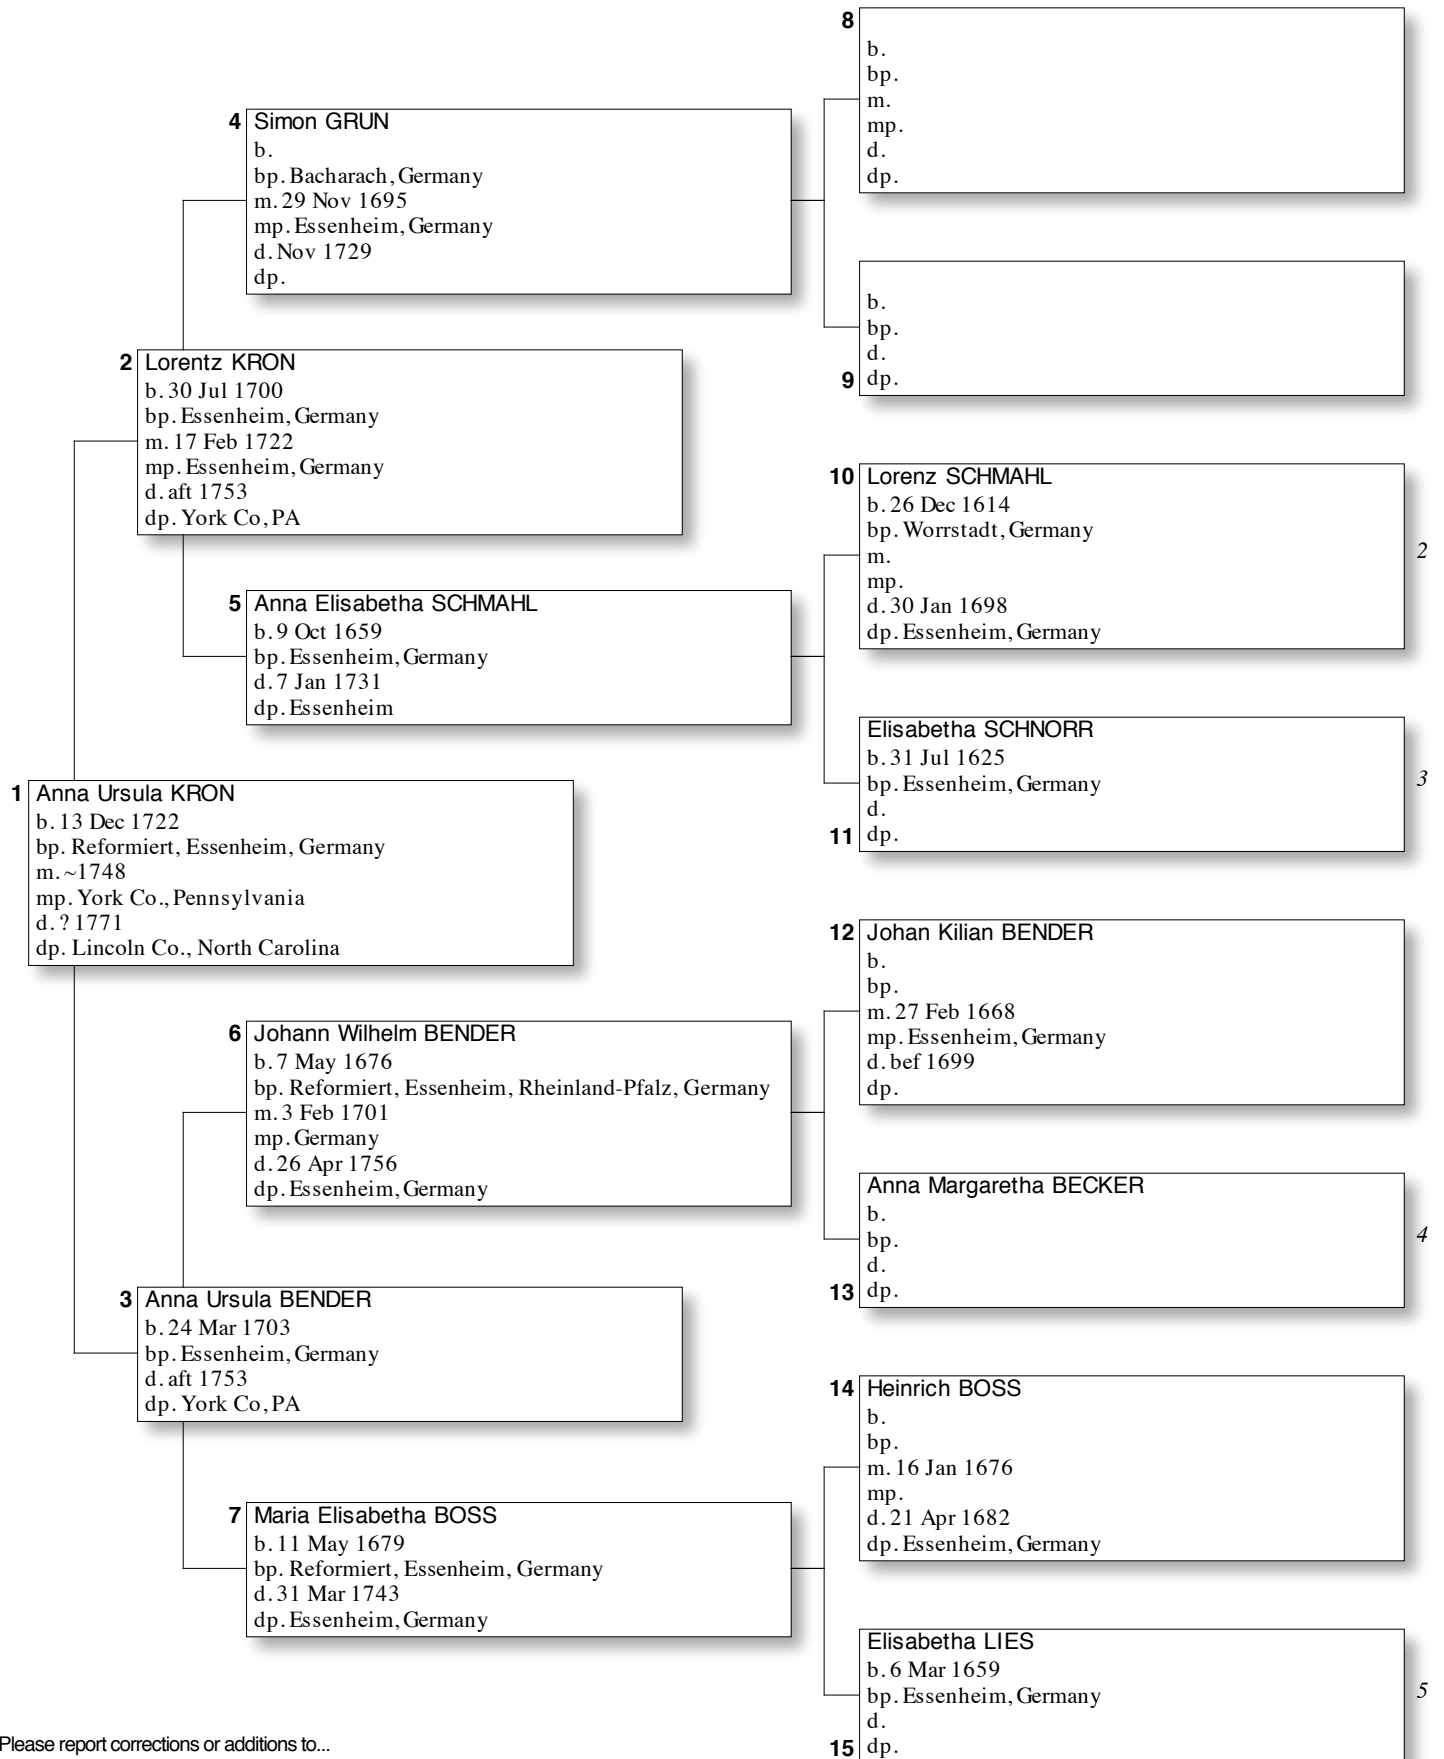

# Cascading Pedigree

Chart #1

Please report corrections or additions to...  
FredCoffey@AOL.COM

Created 11 Nov 2012 using Reunion for Macintosh

# Cascading Pedigree

Chart #2

Number 1 on this chart is the same as number 10 on chart 1.

6

Please report corrections or additions to...  
FredCoffey@AOL.COM

Created 11 Nov 2012 using Reunion for Macintosh

# Cascading Pedigree

Number 1 on this chart is the same as number 11 on chart 1.

Please report corrections or additions to...  
FredCoffey@AOL.COM