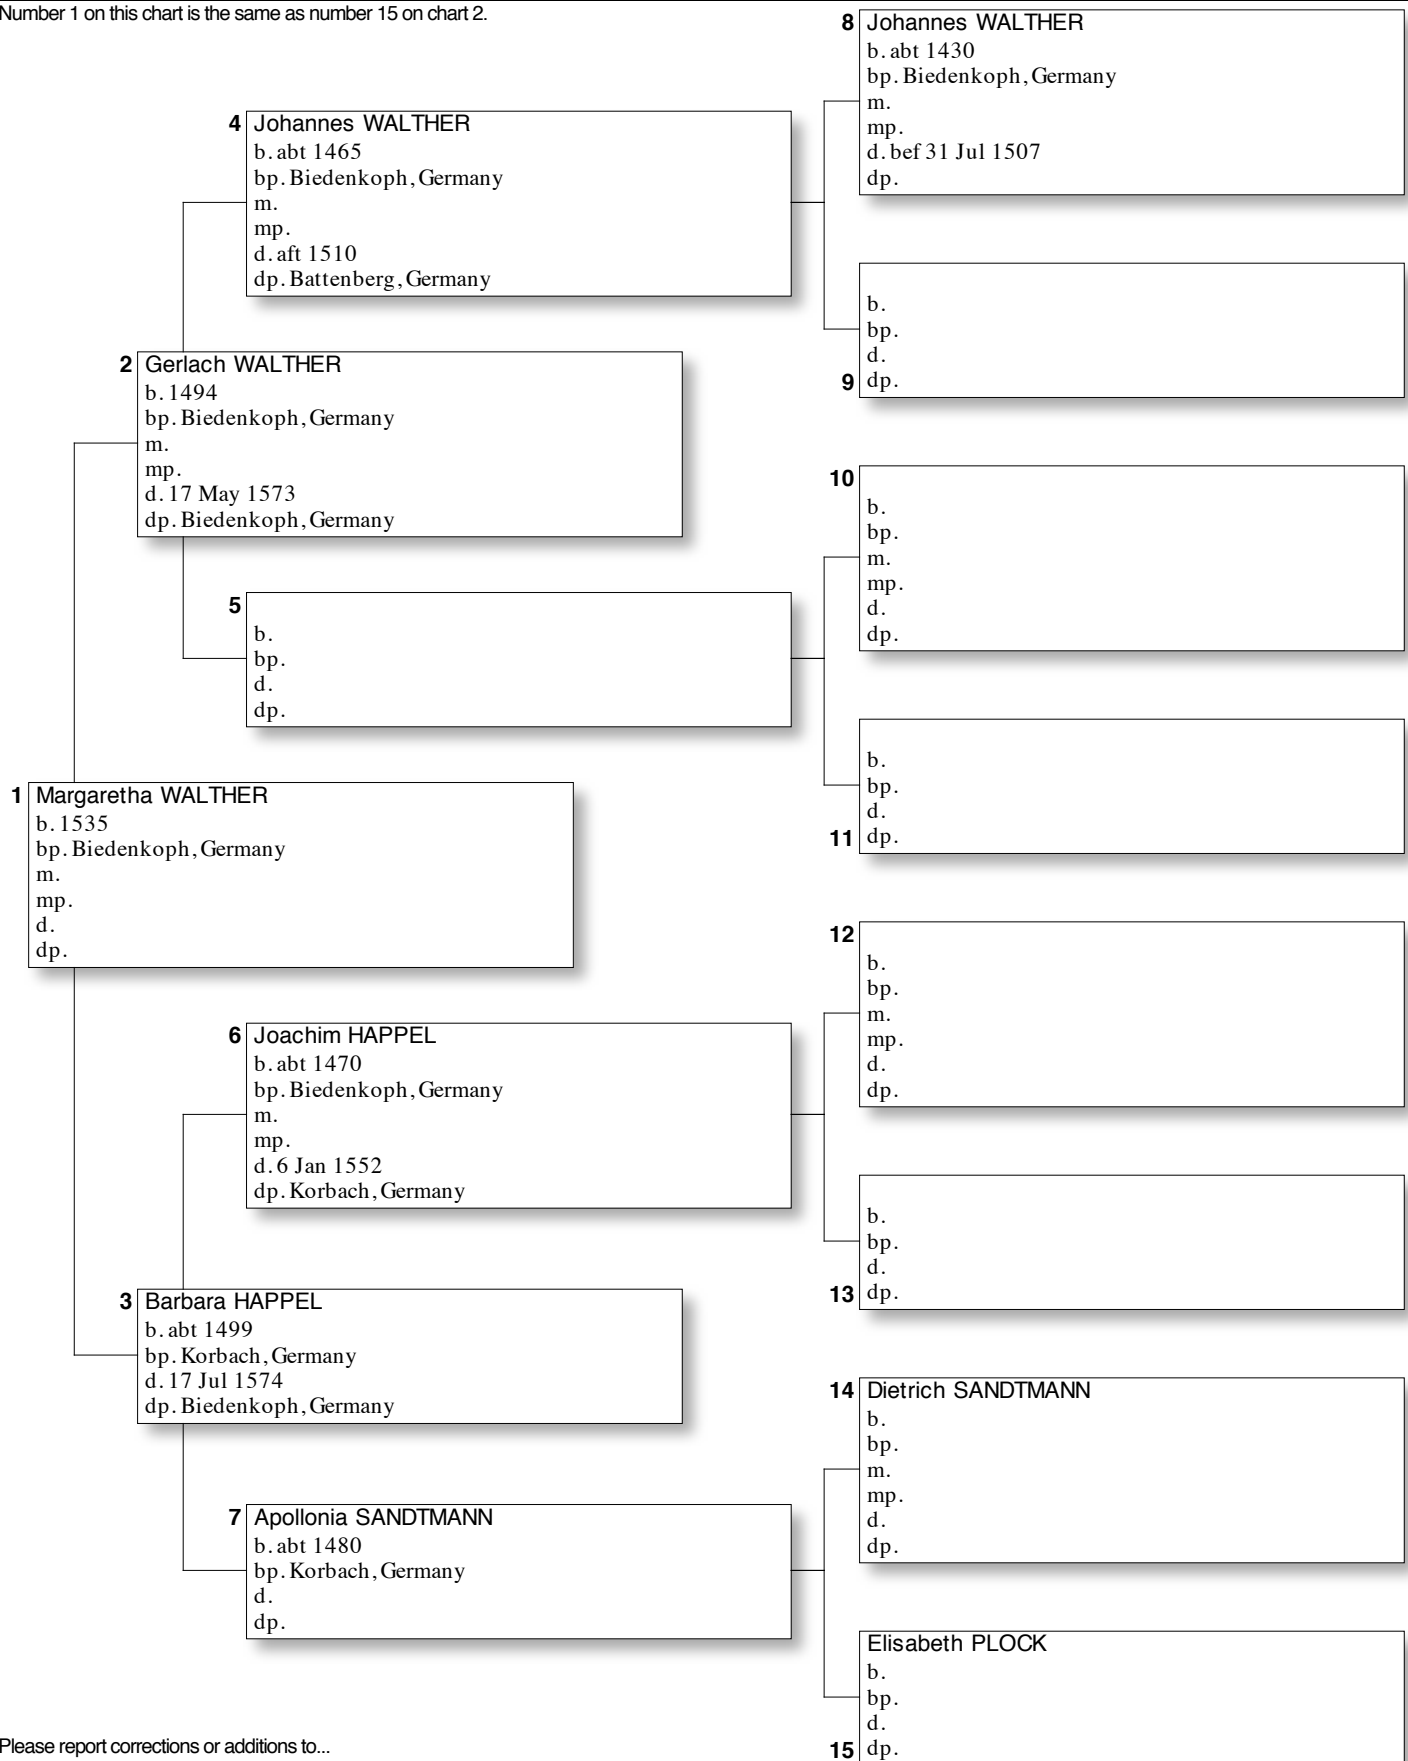

# Cascading Pedigree

Number 1 on this chart is the same as number 11 on chart 1.

Please report corrections or additions to...  
FredCoffey@AOL.COM

# Cascading Pedigree

Number 1 on this chart is the same as number 13 on chart 1.

# Cascading Pedigree

Number 1 on this chart is the same as number 15 on chart 1.

Please report corrections or additions to...  
FredCoffey@AOL.COM

# Cascading Pedigree

Chart #6

Number 1 on this chart is the same as number 15 on chart 2.

Please report corrections or additions to...  
FredCoffey@AOL.COM

Created 11 Nov 2012 using Reunion for Macintosh